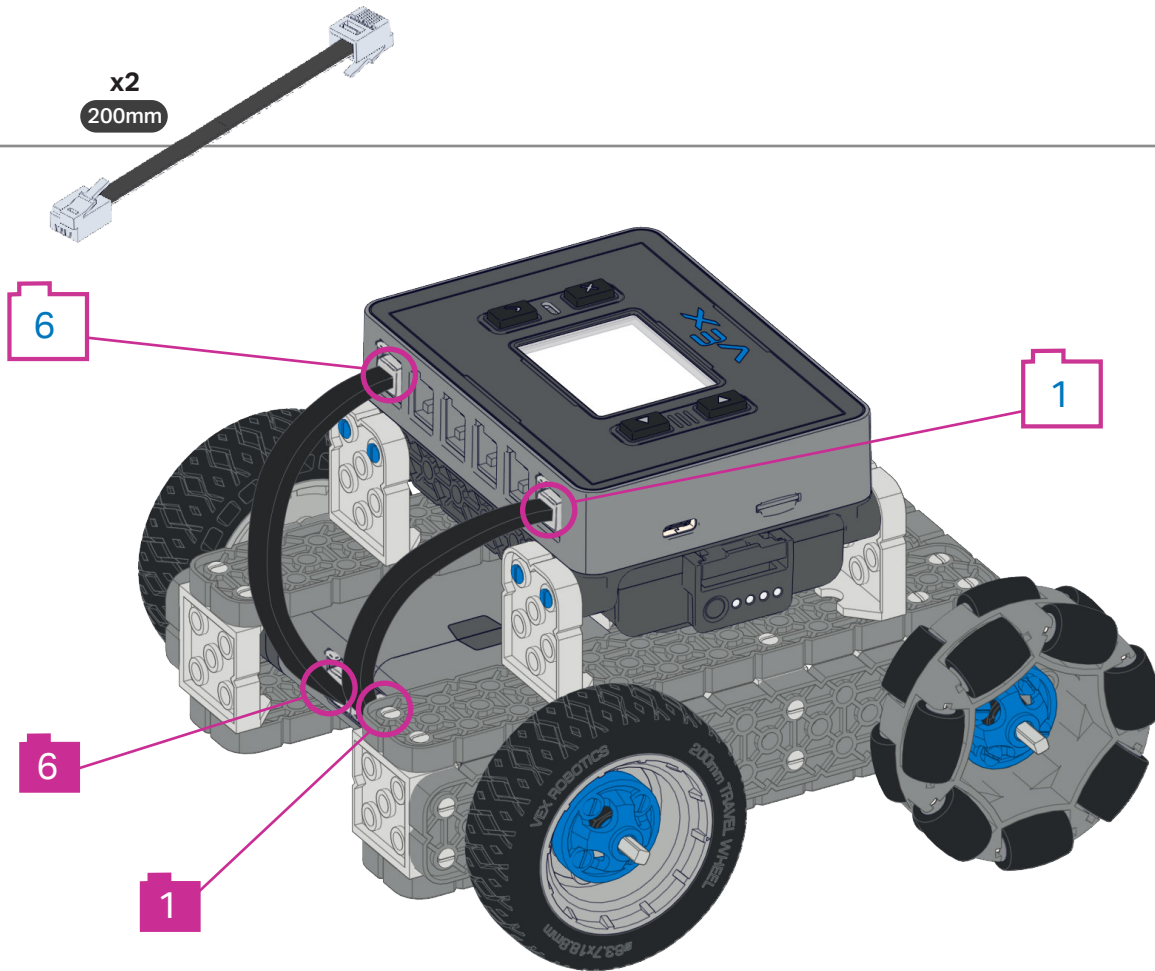

17

18

19

x2
200mm

20

BaseBot Build Instructions

228-8899 Rev12

Custom manufactured in China for Innovation First Trading SARL. Distributed in the U.S.A, Mexico, Caribbean, Central & South America by VEX Robotics, Inc., 6725 W. FM 1570, Greenville, TX 75402, U.S.A. Distributed in China by Innovation First International (Shenzhen), Ltd., Suite 1906, Excellence Tower, 98 Fuhua Yi Road, Futian, Shenzhen, Guangdong, China.518048. Distributed in other regions by Innovation First Trading SARL, Z.A.E. Wolser G, 315, 3434 – Dudelange, Luxembourg +352 27 86 04 87. Distributed in Canada by / Distribué au Canada par / Innovation First Trading, LLC, 6725 W. FM 1570, Greenville, TX 75402, U.S.A.